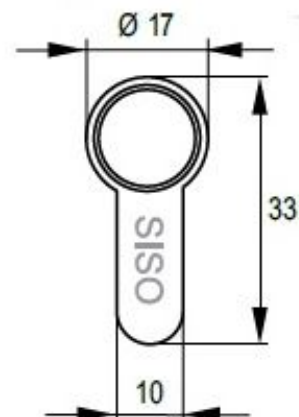

### Description:

Profile Cyl, NS, 62mm,(26+10+26mm) W/Knob #3, MKS #M3 Yale Key Way, W/3 Metal Keys:SISO, W/Screw, Masterkey Shall Be Ordered Separately

### Item number:

14.60.033-0

Units	Box	Carton	HS Code	Barcode
Pcs.	10	50	8301600090	 5704866457774