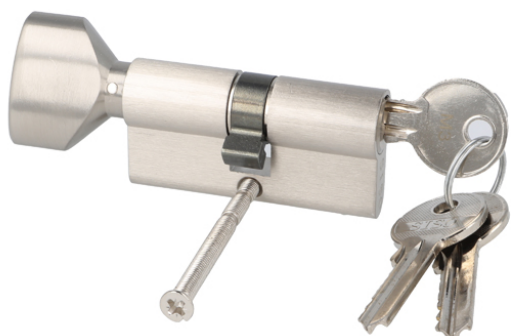

PRODUCT SHEET

Description:

Profile Cyl, NS, 62mm,(26+10+26mm) W/Knob #3, MKS #M3 Yale Key Way, W/3 Metal Keys:SISO, W/Screw, Masterkey Shall Be Ordered Separately

Item number:

14.60.033-0

Units	Box	Carton	HS Code	Barcode
Pcs.	10	50	8301600090	 5704866457774

SISO A/S

Mileparken 11
DK-2740 Skovlunde
Denmark
VAT: DK 24786013

Phone +45 45 830 900

www.siso.dk
siso@siso.dk

Danske Bank
Nytorv Branch
Copenhagen
SWIFT: DABADKKK

Account no.
4180 3112 112936
IBAN Account
DK7230003112112936