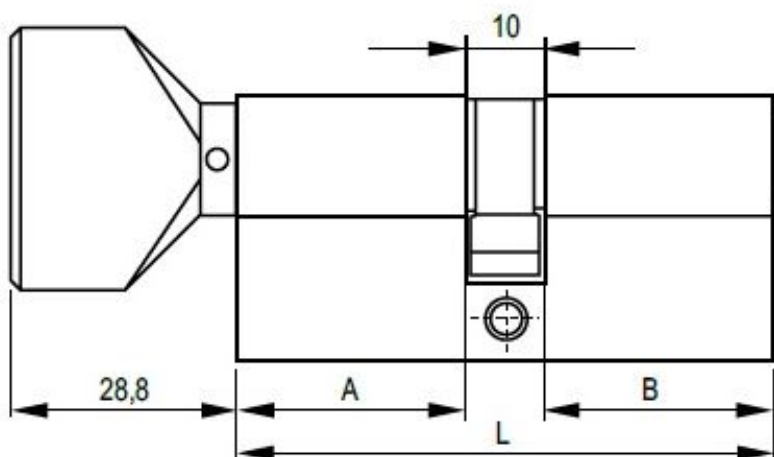

PRODUCT SHEET

Description:

Profile Cyl, NS, 62mm,(26+10+26mm) W/Knob #3, MKS #M3 Yale Key Way, W/3 Metal Keys:SISO, W/Screw, Masterkey Shall Be Ordered Separately

Item number:

14.60.033-0

Units	Box	Carton	HS Code	Barcode
Pcs.	10	50	8301600090	 5704866457774

SISO A/S

Mileparken 11
DK-2740 Skovlunde
Denmark
VAT: DK 24786013

Phone +45 45 830 900

www.siso.dk
siso@siso.dk

Danske Bank
Nytorv Branch
Copenhagen
SWIFT: DABADKKK

Account no.
4180 3112 112936
IBAN Account
DK7230003112112936